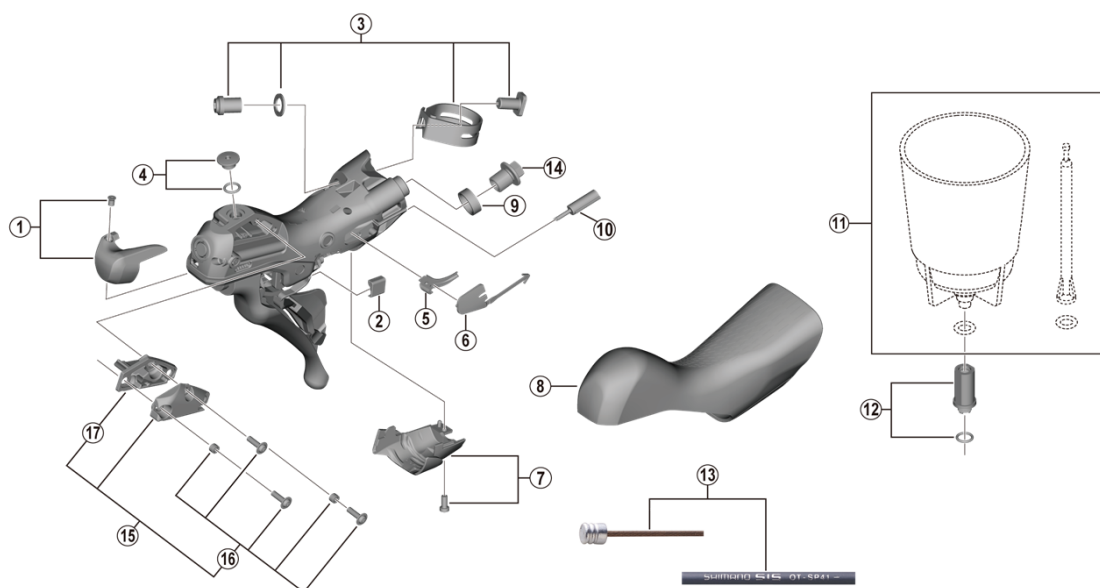

# ST-R7020 (2x11-speed)

ITEM NO.	SHIMANO CODE NO.	DESCRIPTION
1	Y0F398020	Right hand name plate R and fixing screw
	Y0F498010	Left hand name plate L and fixing screw
2	Y63X80000	Main lever support R
	Y63X80010	Main lever support L
3	Y0E098030	Clamp band unit diameter (23.8 - 24.2 mm)
4	Y0F398030	Bleed screw and O-ring
5	Y07X75000	SL cable guide R
	Y07V75000	SL cable guide L
6	Y00E75000	SL cable cover R
	Y0C574000	SL cable cover L
7	Y0F398040	Right hand unit cover R and fixing screw
	Y0F498020	Left hand unit cover L and fixing screw
8	Y0F398010	Bracket covers (pair)
*	Y0C514000	Joint support ring
10	Y63Z27000	Outer cap with short tongue for ST
11	ESMDISCBP	Funnel and oil stopper
12	Y0C698050	Funnel adapter and O-ring
13	Y63Z98910	OT-SP41 polymer coated shift cable sets (black) • Outer cap with short tongue for ST-9000 (2 pcs.) • Outer cap with long tongue (3 pcs.) • Sealed outer cap for rear Derailleur (1 pc.) • Inner end cap (2 pcs.) • Cover with tongue for rear derailleur (1 pc.)
	Y63Z98920	OT-SP41 polymer coated shift cable sets (white) • Outer cap with short tongue for ST-9000 (2 pcs.) • Outer cap with long tongue (3 pcs.) • Sealed outer cap for rear Derailleur (1 pc.) • Inner end cap (2 pcs.) • Cover with tongue for rear derailleur (1 pc.)
	Y63Z98930	OT-SP41 polymer coated shift cable sets (red) • Outer cap with short tongue for ST-9000 (2 pcs.) • Outer cap with long tongue (3 pcs.) • Sealed outer cap for rear Derailleur (1 pc.) • Inner end cap (2 pcs.) • Cover with tongue for rear derailleur (1 pc.)
	Y63Z98940	OT-SP41 polymer coated shift cable sets (high-tech gray) • Outer cap with short tongue for ST-9000 (2 pcs.) • Outer cap with long tongue (3 pcs.) • Sealed outer cap for rear Derailleur (1 pc.) • Inner end cap (2 pcs.) • Cover with tongue for rear derailleur (1 pc.)
	Y63Z98980	OT-SP41 polymer coated shift cable sets (orange) • Outer cap with short tongue for ST-9000 (2 pcs.) • Outer cap with long tongue (3 pcs.) • Sealed outer cap for rear Derailleur (1 pc.) • Inner end cap (2 pcs.) • Cover with tongue for rear derailleur (1 pc.)
	Y63Z98990	OT-SP41 polymer coated shift cable sets (green) • Outer cap with short tongue for ST-9000 (2 pcs.) • Outer cap with long tongue (3 pcs.) • Sealed outer cap for rear Derailleur (1 pc.) • Inner end cap (2 pcs.) • Cover with tongue for rear derailleur (1 pc.)
	Y63Z98991	OT-SP41 polymer coated shift cable sets (blue) • Outer cap with short tongue for ST-9000 (2 pcs.) • Outer cap with long tongue (3 pcs.) • Sealed outer cap for rear Derailleur (1 pc.) • Inner end cap (2 pcs.) • Cover with tongue for rear derailleur (1 pc.)
	Y63Z98992	OT-SP41 polymer coated shift cable sets (yellow) • Outer cap with short tongue for ST-9000 (2 pcs.) • Outer cap with long tongue (3 pcs.) • Sealed outer cap for rear Derailleur (1 pc.) • Inner end cap (2 pcs.) • Cover with tongue for rear derailleur (1 pc.)
14	Y8RD02000	Flange flare nut (M9/black)
15	Y0C698060	Right hand lid unit
	Y0C598030	Left hand lid unit
16	Y0C698070	Lid fixing screw (3 pcs.) and lid spacer (2 pcs.)
17	Y0C678000	Diaphragm R
	Y0C578000	Diaphragm L